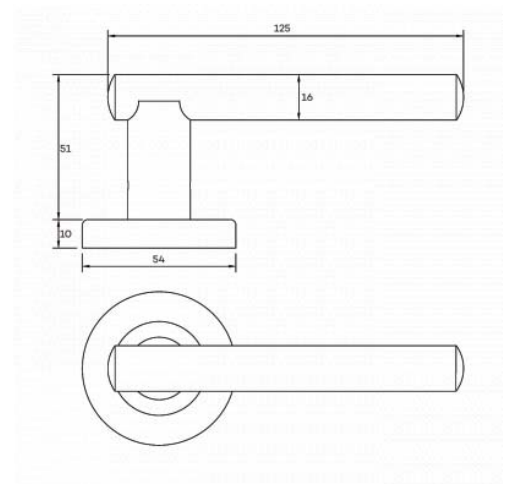

B ROUND ROSE DOOR FURNITURE PASSAGE SET 54 LEVER

DETAILS

PRODUCT CODE

B0154SSS

DOOR THICKNESS

Suits 32-50mm Doors

FIXING

Concealed 38mm-41mm horizontal bolt through fixing

HANDING

Non-Handed

MATERIAL

304 Grade Stainless Steel

OVERALL DIAMETER

54mm

OVERALL THICKNESS

10mm

PRODUCT SERIES

B Round Rose Door Furniture

WARRANTIES

25 Years Mechanical

NOTES

Product code identifies SSS finish

FINISHES

Satin Rose Gold (SRG)

Satin Graphite (SGR)

Satin Black (SBL)

Satin Antique Bronze (SABZ)

Satin Antique Brass (SAB)

Satin Stainless Steel (SSS)

Polished Stainless Steel (PSS)

CERTIFICATIONS